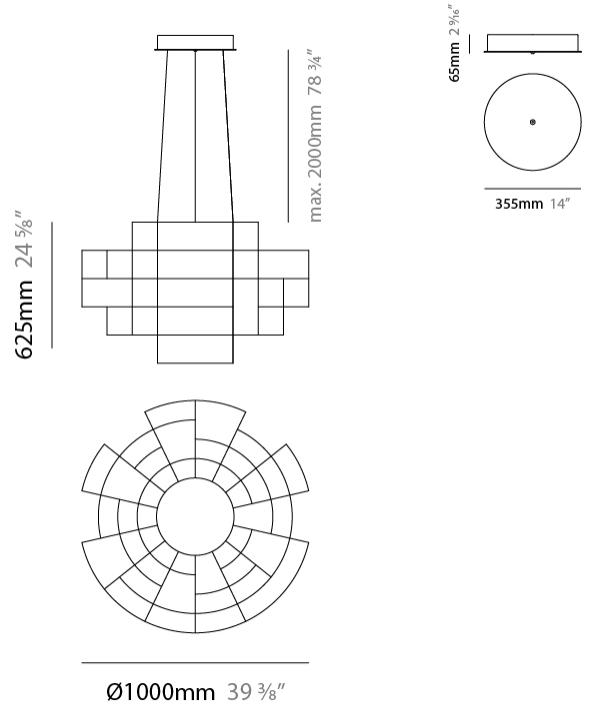

SPECTRE SUSPENSION

D101653-

base number   LED Dimming   Color Temperature   Finish Options

1. To build a product code in our configurator select the specify button on the base model # product page
2. To build a manual product code on this datasheet choose from the options listed below in blue font and add the suffix to the base model #

GENERAL

Series: Spectre
Brand: Quasar
Division: Design
Mounting Type: Suspension
Mounting Location: Ceiling
Subcategory: Ambient

PHYSICAL

Shape: Abstract
Diameter (mm): 1000
Diameter (in): 39 3/8
Height (mm): 625
Height (in): 24 5/8
Max. Overall Height (mm): 2000
Max. Overall Height (in): 103 3/8
Light Distribution: Omnidirectional
Weight (kg): 5
Weight (lbs): 11.02
Fixture Finish: [NIC / BRA / BBR](#)
Fixture Material: Metal
Upon Request: Custom Sizes

ELECTRICAL

Lamp Type: LED
Input Wattage (W): 85.2
Dimming: [0-10V Dimming / Phase Dimming (120Vac Only)](#)
Driver Included: Yes
Driver Location: Integrated
Driver Type: Constant Voltage - 120/277Vac
Driver Class: Class 2
Input Voltage (V): 120 - 277
Output Voltage (V): 12

LED

Number of LEDs: 142
Color Temperature (°K): [2400 / 2800](#)
Max. Delivered Lumen (lm): 4260 (2800K)
CRI: >90 CRI
Lamp Life (hrs): 50000

OPTICAL

RATINGS AND CERTIFICATIONS

Certified By: Certified for North American Standards
IP rating: IP20